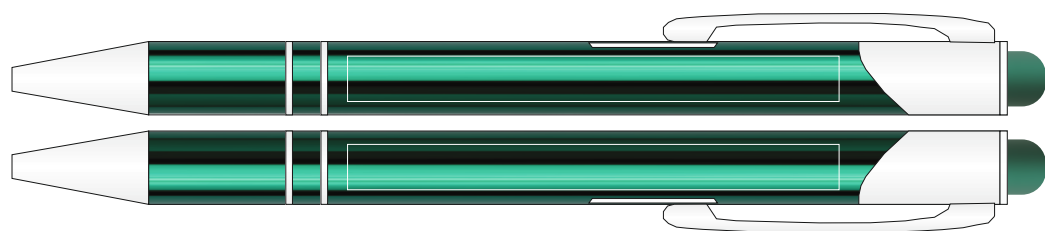

# Seria COSMO touch pen

skala 1:1

CT-01

CT-03

CT-05

CT-06

CT-10A

CT-13