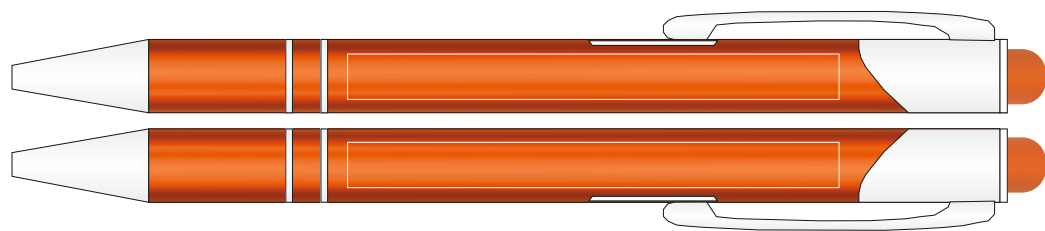

# Seria COSMO touch pen

skala 1:1

CT-01

CT-03

CT-05

CT-06

CT-10A

CT-13