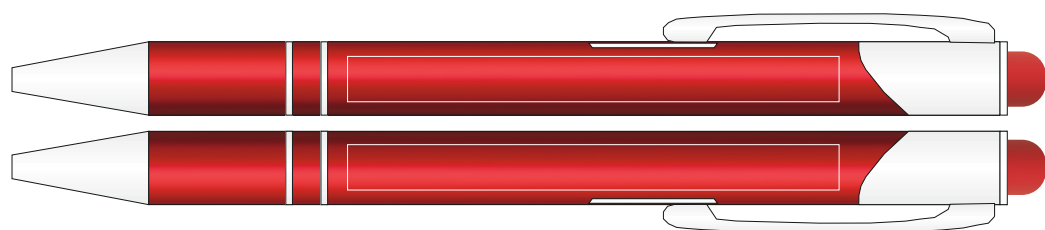

# Seria COSMO touch pen

skala 1:1

CT-01

CT-03

CT-05

CT-06

CT-10A

CT-13